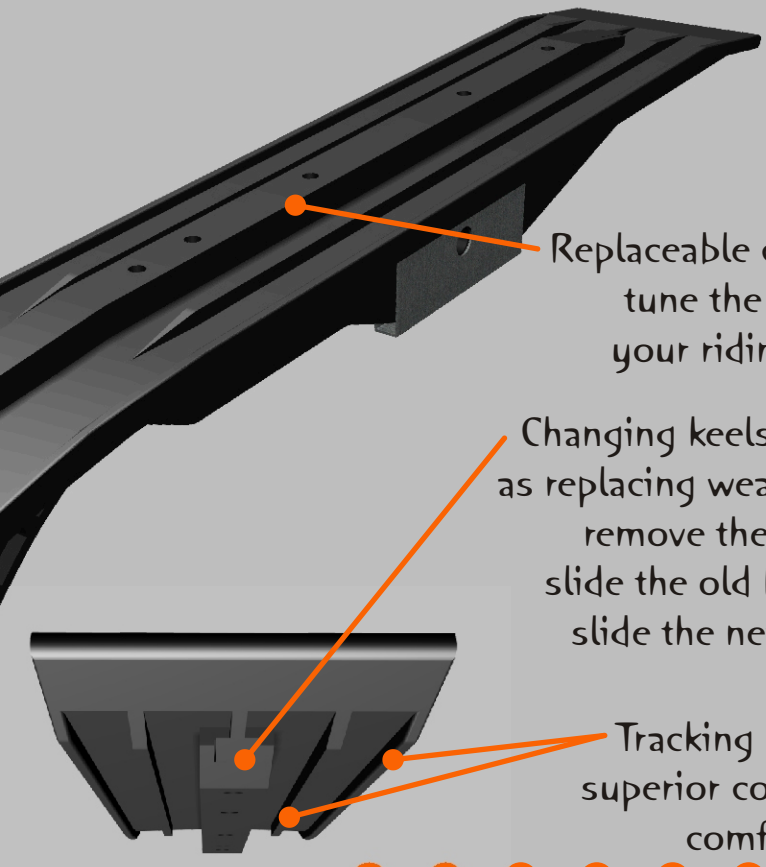

Replaceable center keel, tune the ski for your riding style

Changing keels is as simple as replacing wearbars. Simply remove the wearbar, slide the old keel off and slide the new one on.

Tracking ribs for superior control and comfort

Available Keel Profiles

Standard

Aggressive

Keels available in Red, Blue, Green, and Yellow

M.O.D.S. are skis you can keep and tune for a long, long time. Don't be left in the snow dust, M.O.D.S. your sled today!

Part No.	Description	Retail
MOD-1 Ski Kit	M.O.D.S. Ski Kit - pair w/saddles, keels, carbides, hardware	$299.95
RKP1-R	1 pair - Replacement Keel - Standard Profile - Red	$24.95
RKP1-B	1 pair - Replacement Keel - Standard Profile - Blue	$24.95
RKP1-G	1 pair - Replacement Keel - Standard Profile - Green	$24.95
RKP1-Y	1 pair - Replacement Keel - Standard Profile - Yellow	$24.95
RKP2-R	1 pair - Replacement Keel - Aggressive Profile - Red	$24.95
RKP2-B	1 pair - Replacement Keel - Aggressive Profile - Blue	$24.95
RKP2-G	1 pair - Replacement Keel - Aggressive Profile - Green	$24.95
RKP2-Y	1 pair - Replacement Keel - Aggressive Profile - Yellow	$24.95

Orders: 612-802-6446 Fax: 320-963-4519
www.northwoodspowersports.com