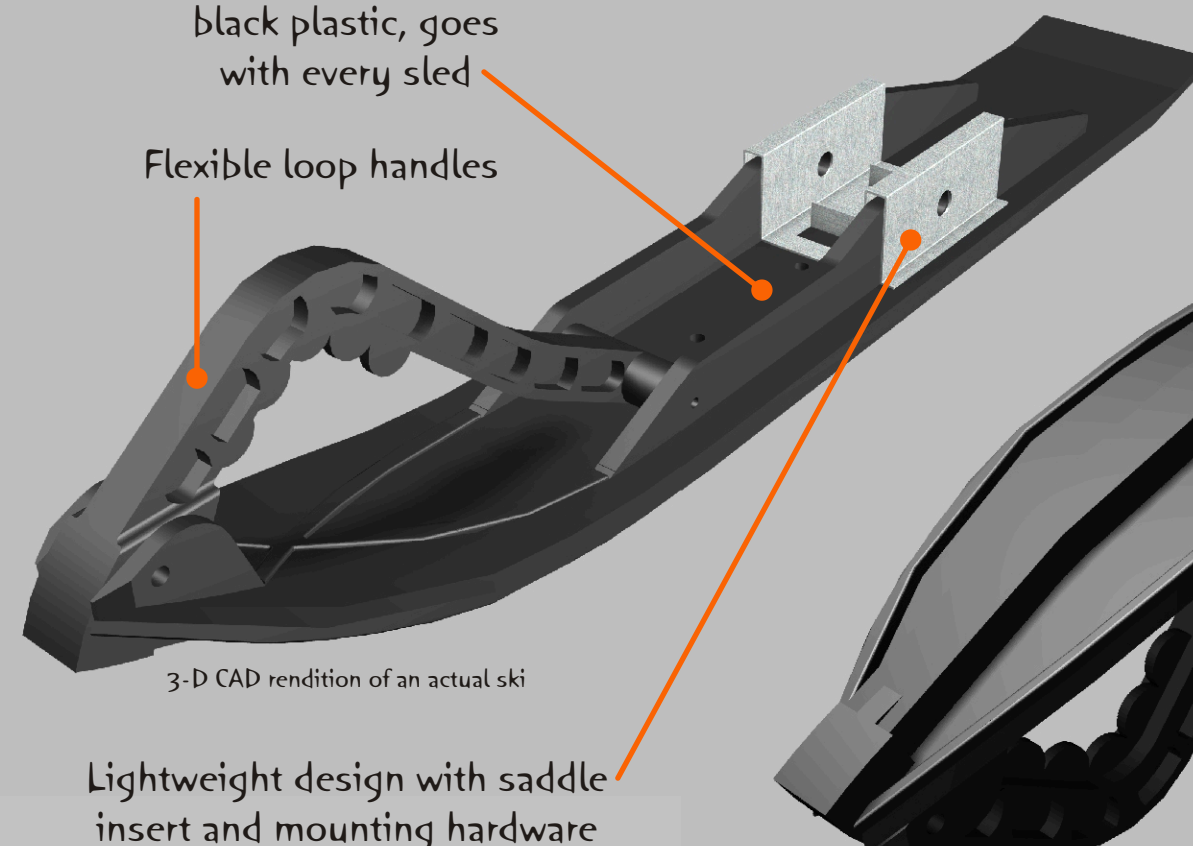

M.O.D.S. or Modular Object Dynamic Skis start with a U.H.M.W. material, well known in the snowmobile industry and especially for skis, but we compression mold them with a patented feature only found on M.O.D.S. - a replaceable center keel! We didn't stop there, M.O.D.S. also have a flexible loop handles and come with mounting hardware for all of the popular late model sleds. Done with a brand "A" sled and buying brand "B"? Take your M.O.D.S. with you, the mounting hardware is already included! Plus, M.O.D.S. come with a set of Dominator wearbars with 6" of carbide. M.O.D.S. use a common Dominator or Aggressor wearbar (Arctic Cat® pattern) found at any Arctic Cat® dealer.

Ok, all those included items are great, but what makes these skis awesome? Not our choice of colors, not our plain-jane looks, not our great price, but the features found together only on M.O.D.S. Features like control ribs to reduce darting, a flexible design that reduces shock felt through the handlebars and the ONLY ski with a replaceable keel that allows flexible tuning.

Want more bite on the race track? Get the aggressive keel profile. Want more control with less darting on the trails? Use the standard square keel. More tuning keels are in the works, so the possibilities could be endless. M.O.D.S. are flexible, M.O.D.S. are great, and best of all, the M.O.D.S. you get today will be able to accept future profiles and parts!

Flexible in extreme conditions and offers less shock through handlebars

U.H.M.W. fade-resistant black plastic, goes with every sled

Flexible loop handles

3-D CAD rendition of an actual ski

Lightweight design with saddle insert and mounting hardware for all popular models and brands included with each set!