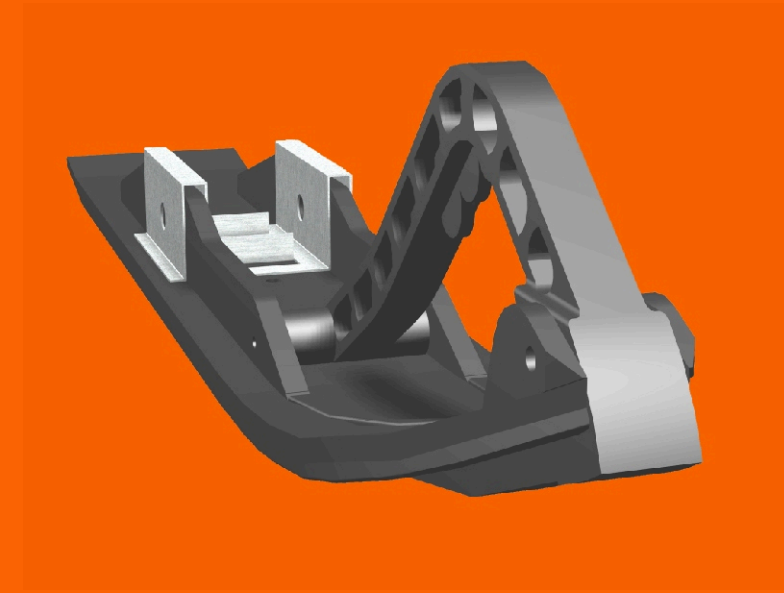

NORTHWOODS POWERSPORTS DISTRIBUTORS
P.O. Box 771, Monticello, MN 55362

The skis that rock!